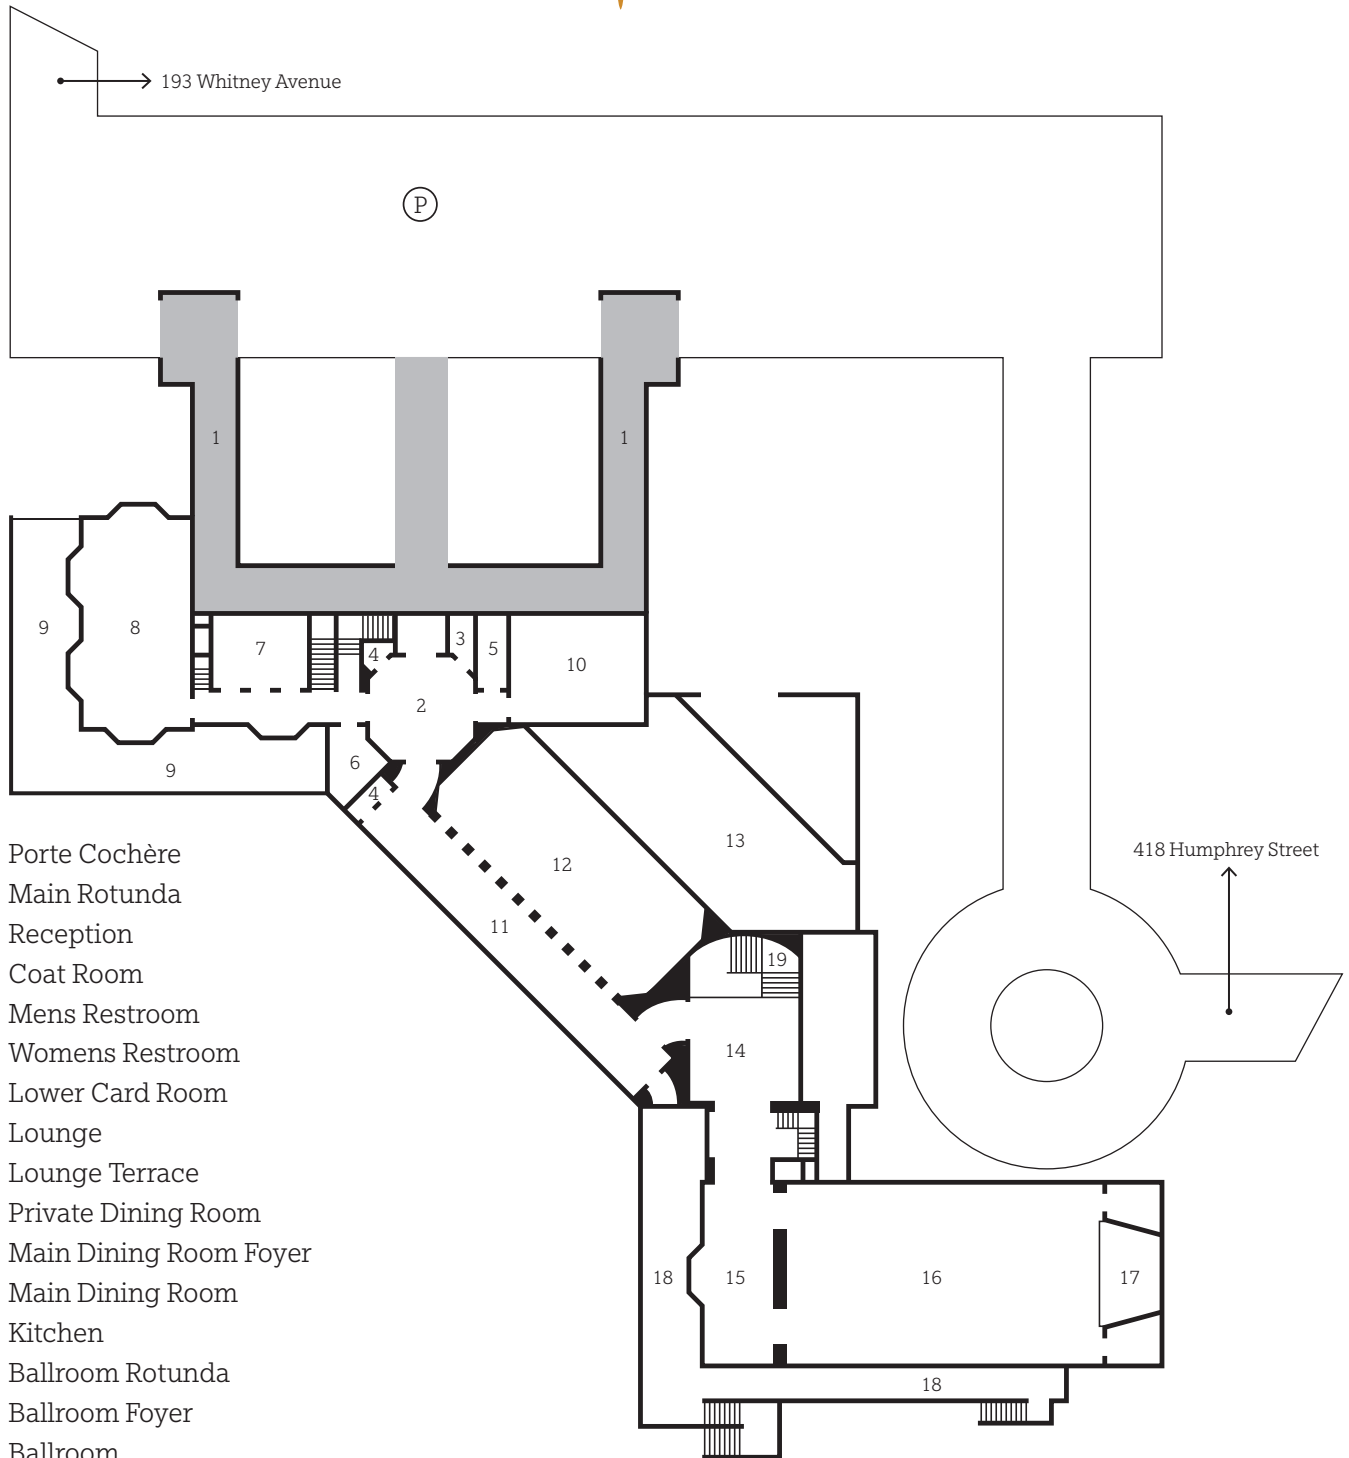

FINE CATERING
LAWN CLUB
 193 WHITNEY NEW HAVEN

- 1 Porte Cochère
- 2 Main Rotunda
- 3 Reception
- 4 Coat Room
- 5 Mens Restroom
- 6 Womens Restroom
- 7 Lower Card Room
- 8 Lounge
- 9 Lounge Terrace
- 10 Private Dining Room
- 11 Main Dining Room Foyer
- 12 Main Dining Room
- 13 Kitchen
- 14 Ballroom Rotunda
- 15 Ballroom Foyer
- 16 Ballroom
- 17 Ballroom Stage
- 18 Ballroom Terrace
- 19 To Humphrey Street /Mens & Womens Restroom
- (P) Parking